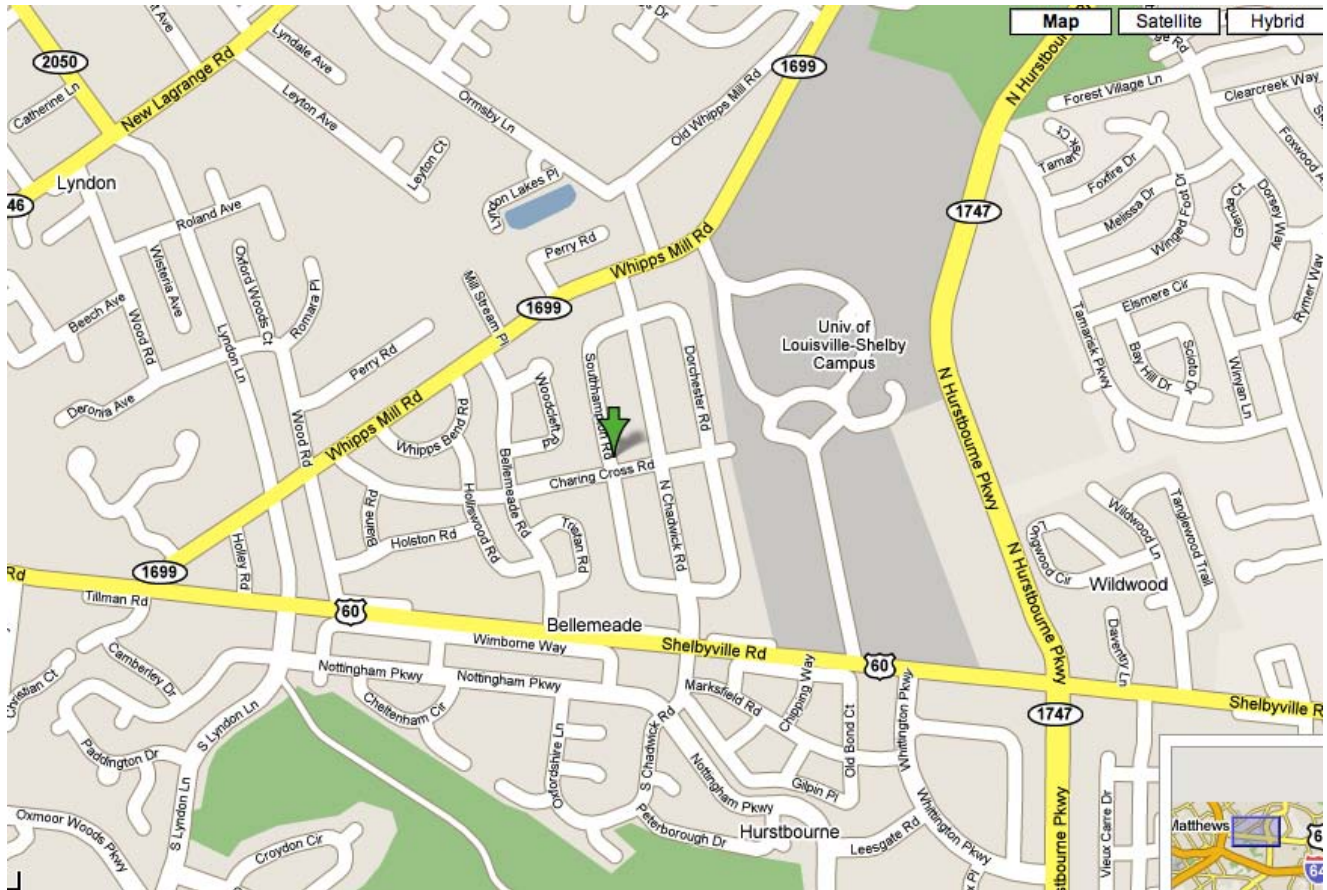

a map for the directionally-challenged

wheatley residence : 209 southampton road  
september 8th : 7 - 10 pm

*Cook with Mary*  
www.cookwithmary.com

429.5070